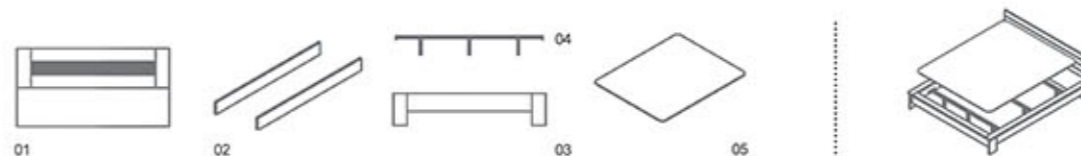

Bed melamine

Code: 4100 Color:270
Y: 181 X: 85 Z: 215

Code: 4114 Color:270
Y: 181 X: 85 Z: 215

Code: 4116 Color:270
Y: 181 X: 85 Z: 215

Code: 4119 Color:270
Y: 181 X: 85 Z: 215

Code: 4104 Color:270
Y: 166 X: 85 Z: 208

Code: 4101 Color:270
Y: 166 X: 85 Z: 208

Code: 4103 Color:270
Y: 166 X: 85 Z: 208

Code: 4118 Color:270
Y: 166 X: 85 Z: 208

Code: 4009 Color:270
Y: 141 X: 85 Z: 215

Code: 4019 Color:270
Y: 141 X: 85 Z: 215

Code: 4001 Color:270
Y: 141 X: 85 Z: 215

Code: 4002 Color:270
Y: 141 X: 85 Z: 215

Code: 4016 Color:270
Y: 126 X: 85 Z: 208

Code: 4008 Color:270
Y: 126 X: 85 Z: 208

Code: 4017 Color:270
Y: 126 X: 85 Z: 208

Bed Strong

اتاق خواب جایی است برای آسودن و کسب آرامش و انرژی مجدد برای یک روز کاری دیگر. انتخاب لوازم اتاق خواب و همچنین نوع چیدمان اتاق خواب کمک زیادی به کسب آرامش و استراحت واقعی می کند. اتاق خواب نیاز به تخت خواب یا بستر دارد. علاوه بر آن، یک اتاق خواب معمولی ممکن است با کمد، میز پای تخت خواب، میز تحریر یا میز آرایش و گنجه کشودار مجهز شود. امروزه مبحث اتاق خواب های لوکس اندکی تفاوت کرده و در طراحی آنها به جای شلوغی بسیار به فکر مرتب بودن و هماهنگ بودن هستند.

Laminate Color Sample